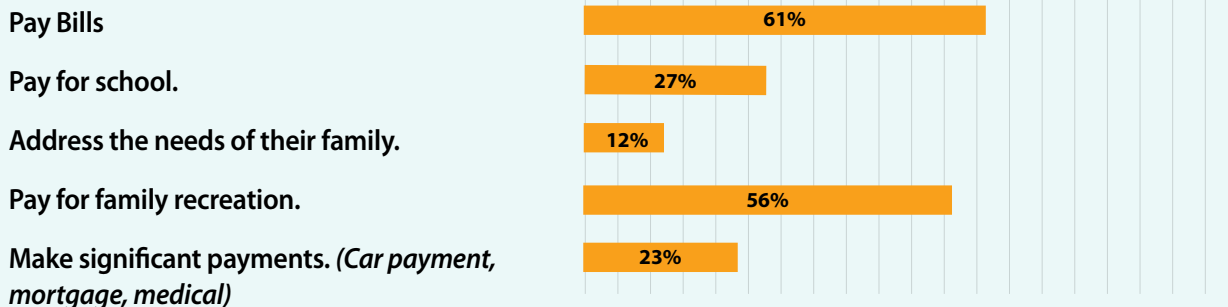

Child Care WAGE\$[®] Florida Project 2009-2010 Participant Evaluation Responses

Total served: 1,895 • Total number of responses: 1,006

Participants use their WAGE\$ Supplements to:

How did you learn about WAGE\$?