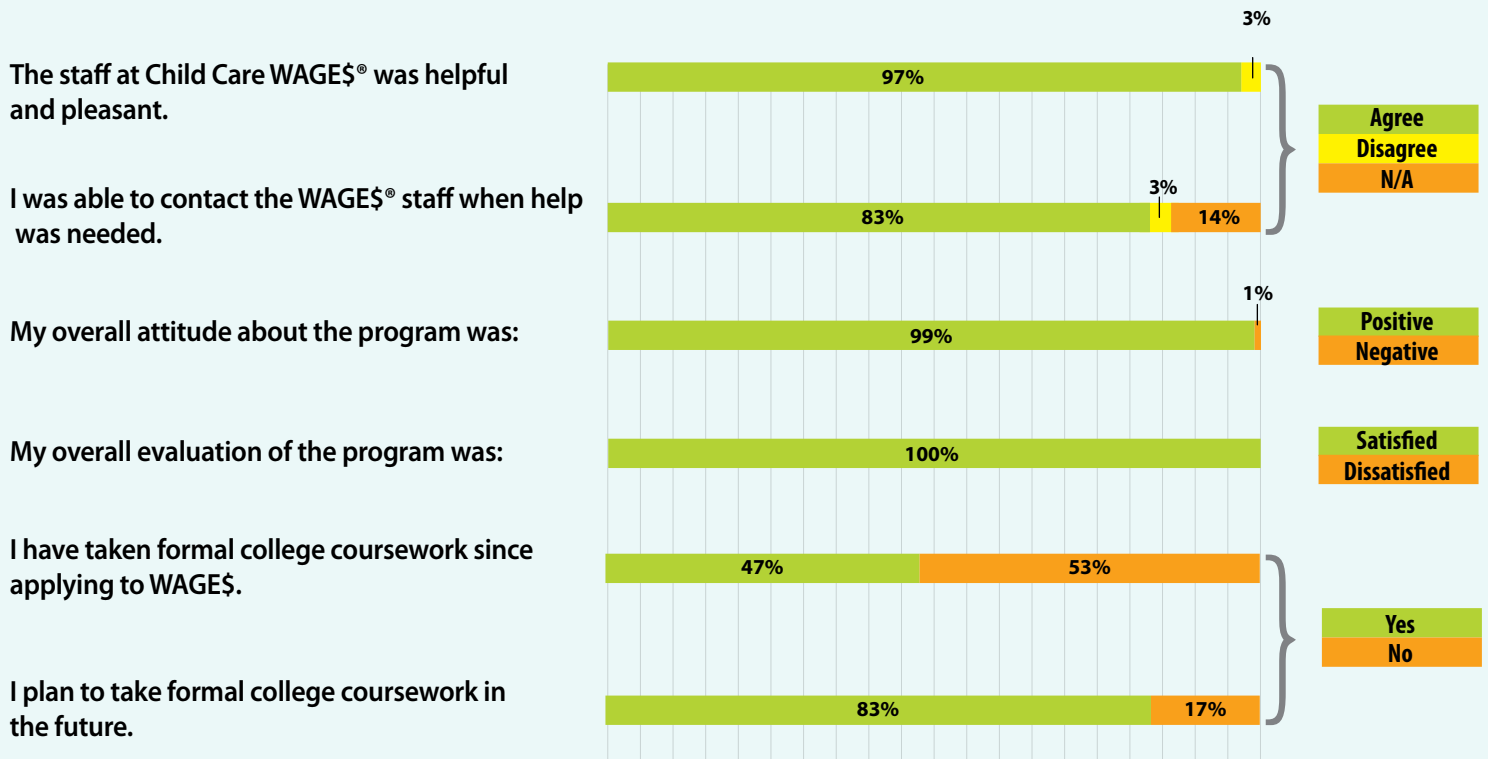

Child Care WAGE\$[®] Florida Project 2009-2010 Participant Evaluation Responses

Total served: 1,895 • Total number of responses: 1,006

Participants use their WAGE\$ Supplements to:

How did you learn about WAGE\$?